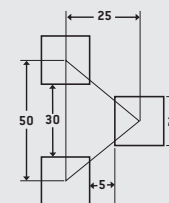

### Available materials\*

Steel

Sendzimir-galvanised

Aluminium

Stainless steel

Brass

Powder-coated

Available in standard formats and **individual dimensions (w x l)** of at least **125 x 300 mm** to maximum **1,500 x 3,000 mm**, as well as in sheet thicknesses from **1.0 to 4.0 mm**.

Creativ Line  
Open area: 32 %

\* Not all materials available in all formats and sheet thicknesses.